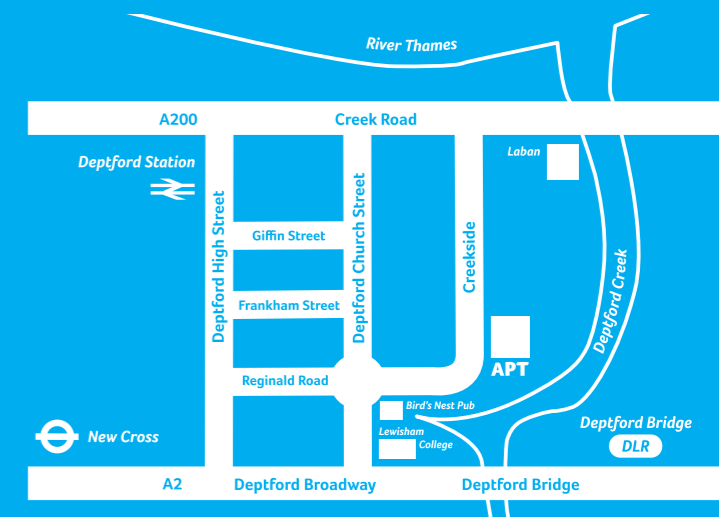

APT Gallery

Harold Wharf

6 Creekside

Deptford

London SE8 4SA

tel: 020 8694 8344

www.apstudios.org/gallery

South Eastern Trains from
London Bridge, one stop to Deptford
DLR to Deptford Bridge
London Overground to New Cross
Buses 47, 53, 177, 180, 453